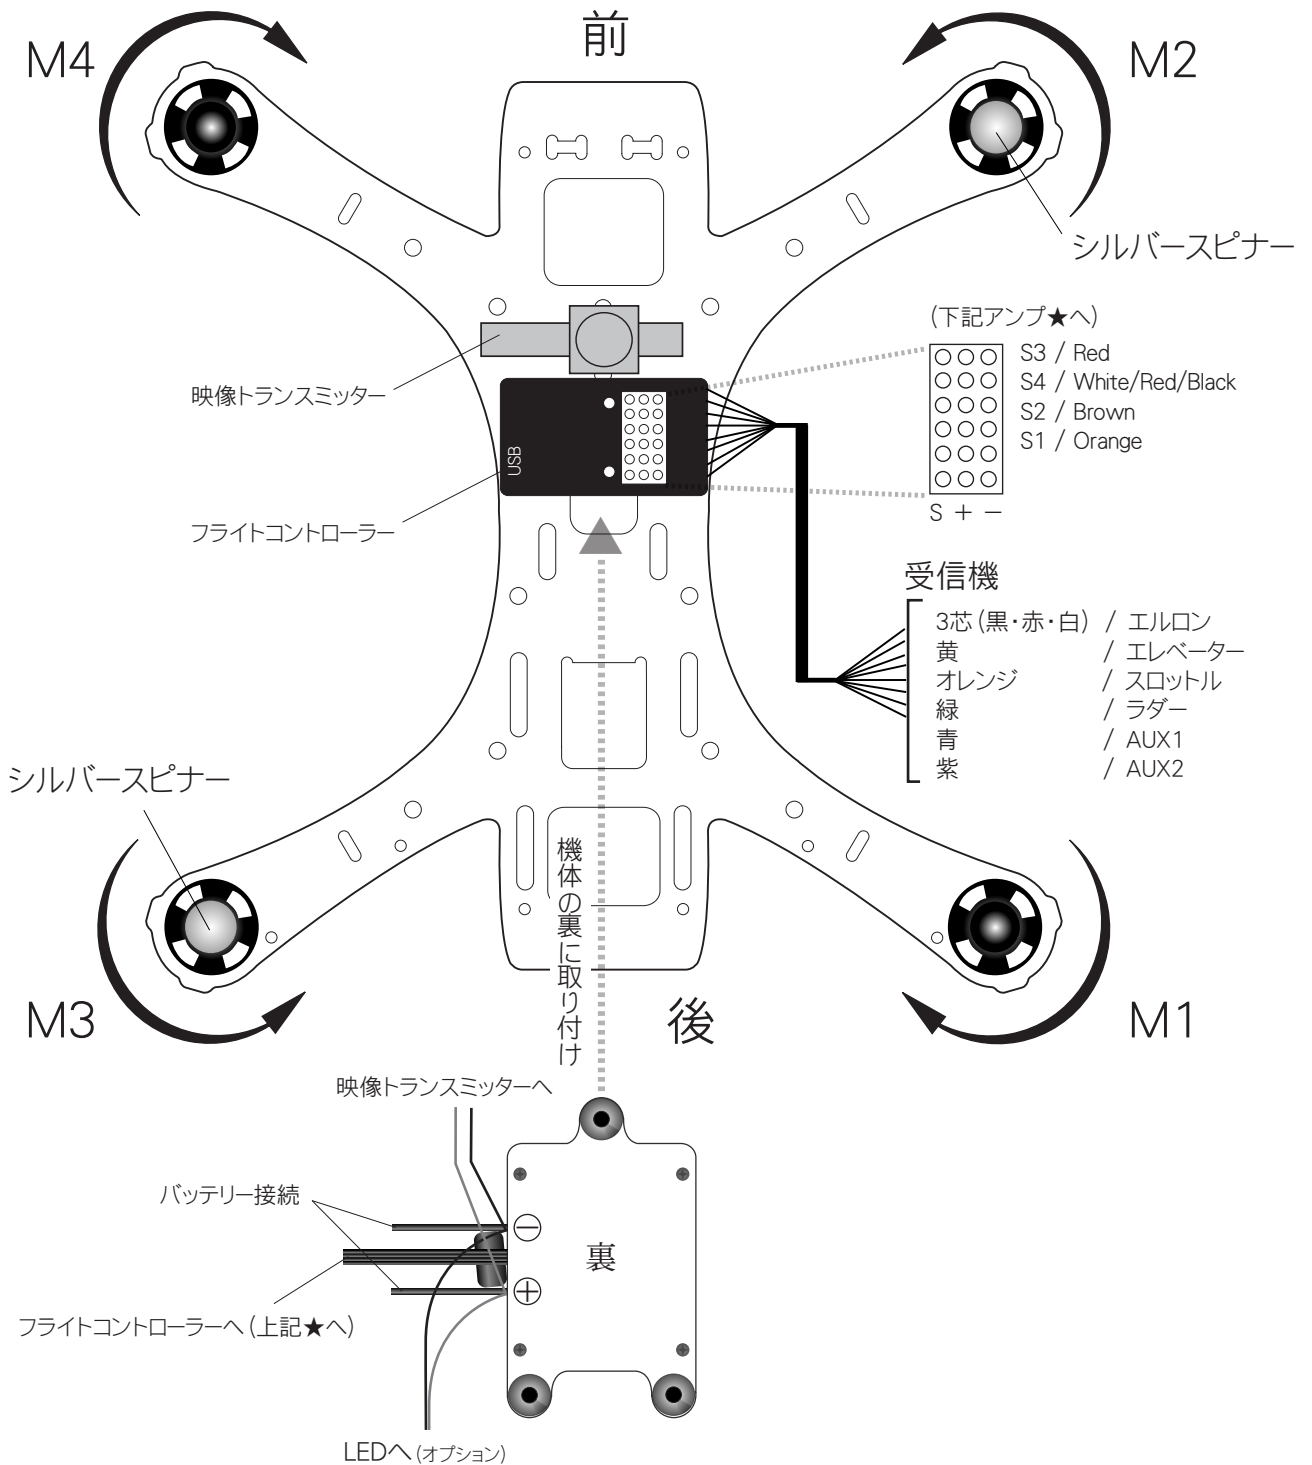

# GRAVY

組み立て説明書

Configuration software - Chrome Baseflight Configurator (設定ソフト)  
<https://chrome.google.com/webstore/detail/baseflight-configurator/mppkgnedeapfejgfmkdoninnofofigk>  
 検索: BaseFlight

CP2102 USB driver  
<http://www.silabs.com/products/mcu/pages/usbtouartbridgevcpdrivers.aspx>  
 検索: CP2102 USB driver